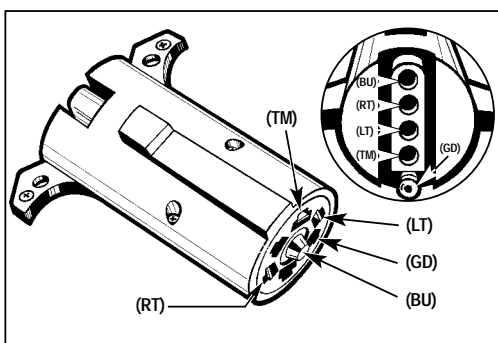

---

**WIRE IDENTIFICATION**

GREEN .....	RIGHT TURN (RT)
YELLOW .....	LEFT TURN (LT)
BROWN .....	TAIL / PARK (TM)
WHITE .....	ATTACH TO GROUND (GD)
BLUE.....	BACK UP (BU)

---

**IDENTIFICACIÓN DE LOS CABLES**

VERDE.....	DIRECCIONAL DERECHA (RT)
AMARILLO.....	DIRECCIONAL IZQUIERDA (LT)
CAFÉ .....	TRASERA / ESTACIONAMIENTO (TM)
BLANCO .....	CONEXIÓN A TIERRA (GD)
AZUL.....	REVERSA (BU)

---

**NOTE:** Locate wires on vehicle by function only. Color coding is not standard with all manufacturers.